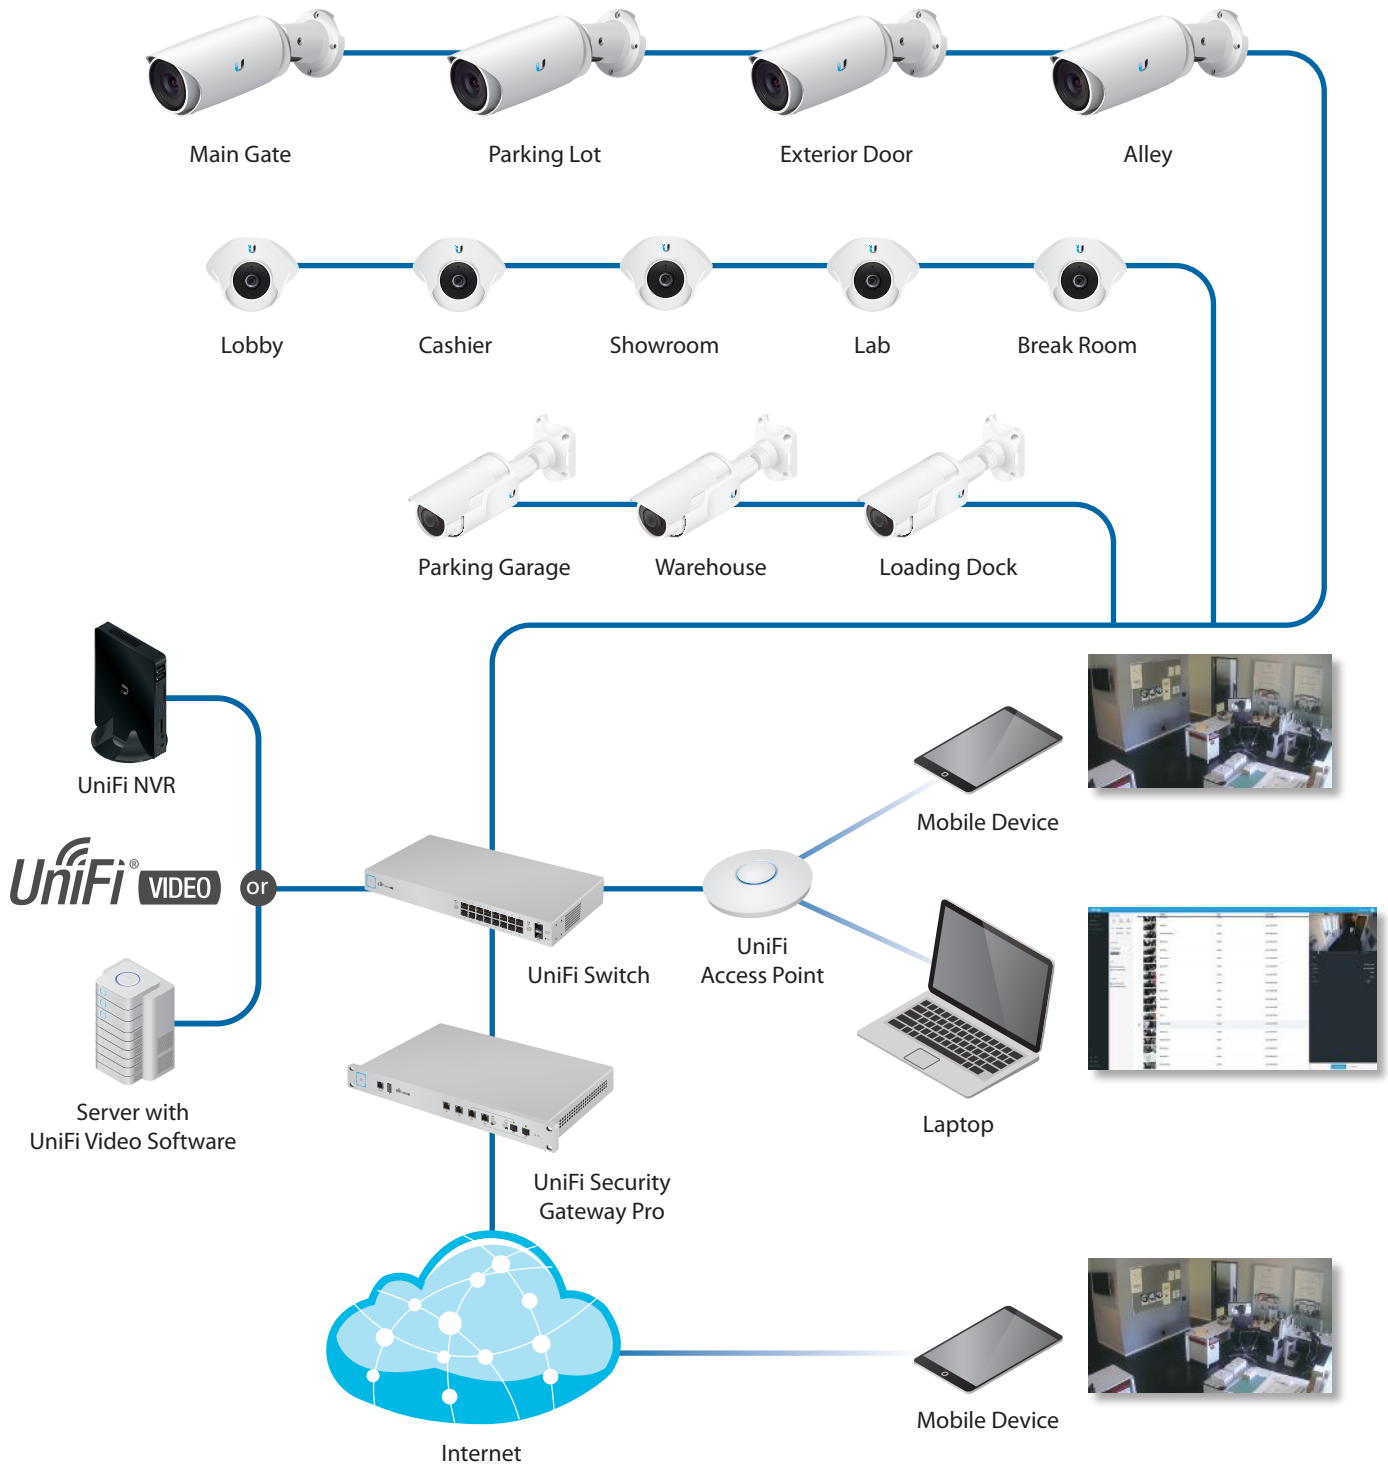

UniFi[®] VIDEO

Unified Video Surveillance Management

Camera Models: UVC, UVC-Dome, UVC-Pro
NVR Model: UVC-NVR

Scalable Day or Night Surveillance

Advanced Hardware with Full HD Video

Powerful Features and Analytic Capabilities

Specifications

UVC-Dome Specifications	
Dimensions	111 x 96 x 96 mm (4.4 x 3.8 x 3.8")
Weight	178 g (6.28 oz)
Ports	(1) 10/100 Ethernet
Sensor	1/4" CMOS Image Sensor
Lens	1.96 mm/F2.0
Power LED	Amber
Link/Activity LED	Green
Night Mode	IR LED with Mechanical IR Cut Filter
Microphone	Yes
Buttons	Factory Reset Button
Power Method	Passive Power over Ethernet (12-24V)
Power Supply	24V, 0.5A PoE Adapter Included
Maximum Power Consumption	4 W
Certifications	CE, FCC, IC
Mounting	Ceiling Mount
Operating Temperature	0 to 40° C (32 to 104° F)
Operating Humidity	20 - 90% Noncondensing

UniFi Video Camera
Indoor/Outdoor
720p HD Video

UniFi Video Camera Dome
Indoor
720p HD Video

UniFi Video Camera PRO
Indoor/Outdoor
1080p HD Video

Day or Night