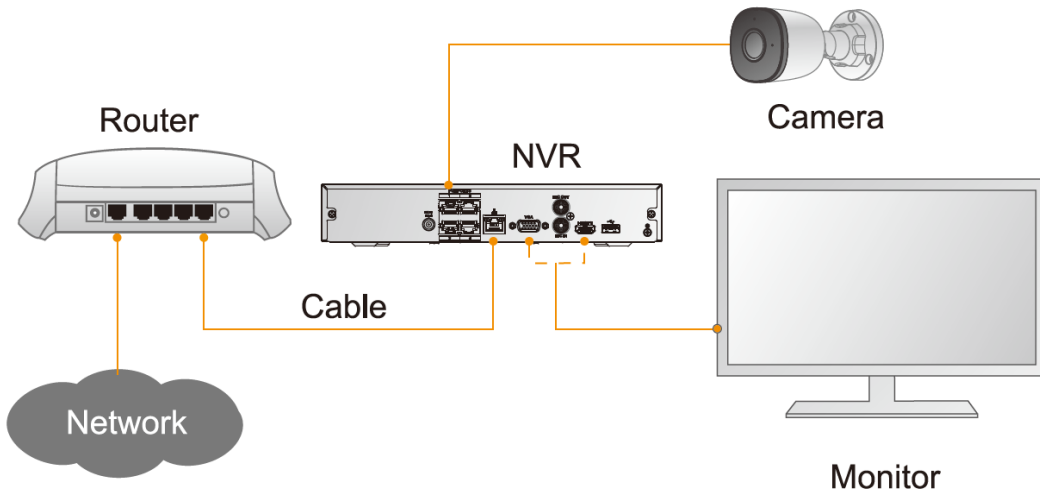

### Local Storage

The camera supports 7\*24 continuous recording in NVR.

- 01 Introduction
- 02 Key Features & Benefits
- 03 **Application**
- 04 Ordering Information

Key Features  
& Benefits

## Scene 1

The camera is connected to the a NVR, and the videos are stored in the NVR