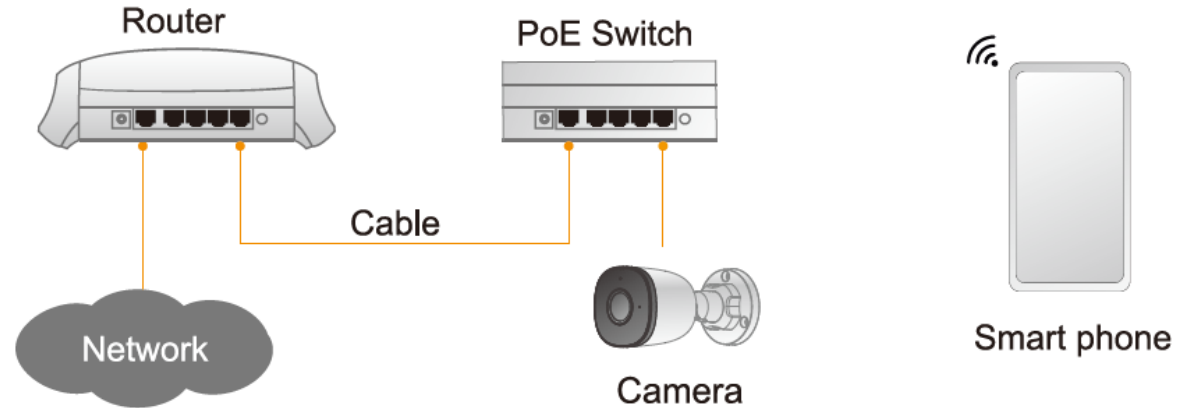

Scene 2

The camera is added to the Imou cloud, and the videos are stored in the Imou cloud.