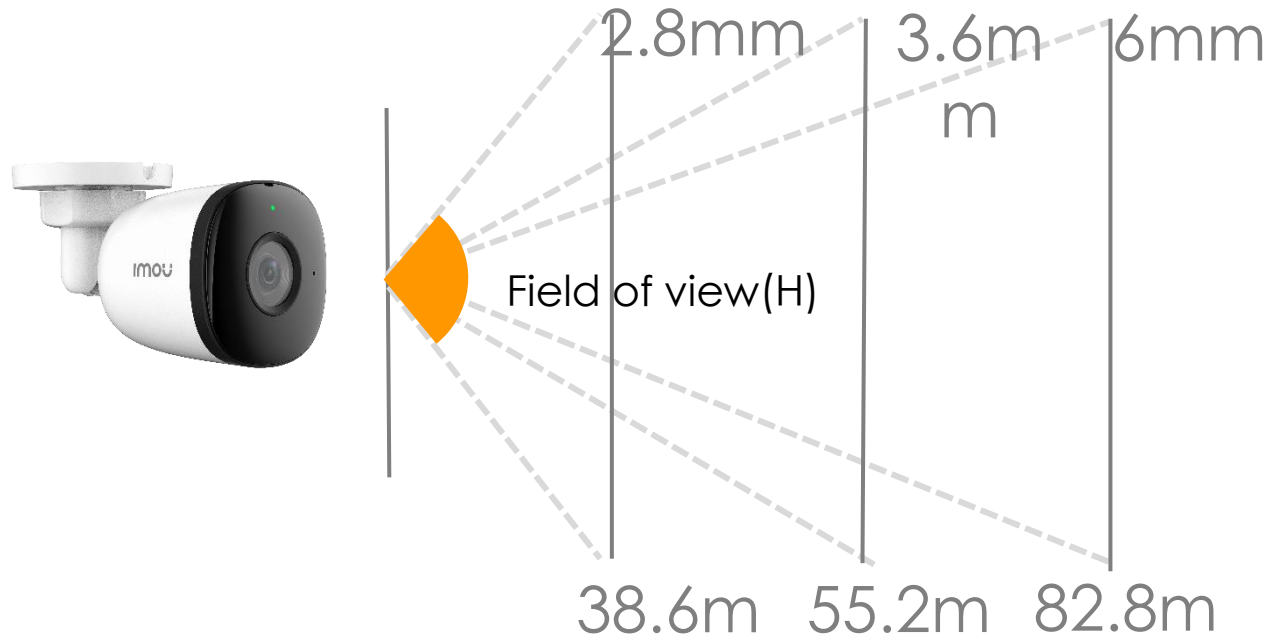

## Night Vision

Night vision mode automatically switches on and off. Advanced IR algorithms provide clear picture even in complete darkness.

# Multiple Lens Options

Different focal length for different scenarios

Target: 2m(6.5ft), Install Height: 3m(9.8ft), resolution: 1080P

2.8mm: discover the target at 38.6m(126.6ft), field of view is 120° ;

3.6mm: discover the target at 55.2m(181.1ft), field of view is 108° .

6mm: discover the target at 82.8m(271.7ft), field of view is 60°

\* The distance is for reference only, please choose the right lens according to real scenario.