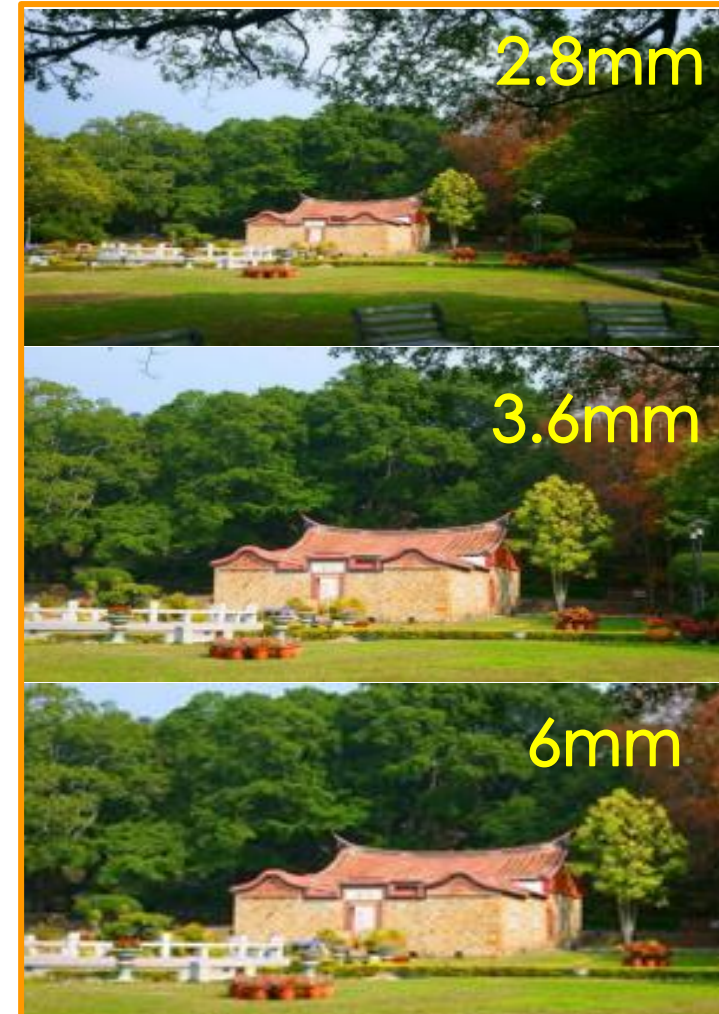

# Multiple Lens Options

Different focal length for different scenarios

Target: 2m(6.5ft), Install Height: 3m(9.8ft), resolution: 1080P

2.8mm: discover the target at 38.6m(126.6ft), field of view is 120° ;

3.6mm: discover the target at 55.2m(181.1ft), field of view is 108° .

6mm: discover the target at 82.8m(271.7ft), field of view is 60°

\* The distance is for reference only, please choose the right lens according to real scenario.